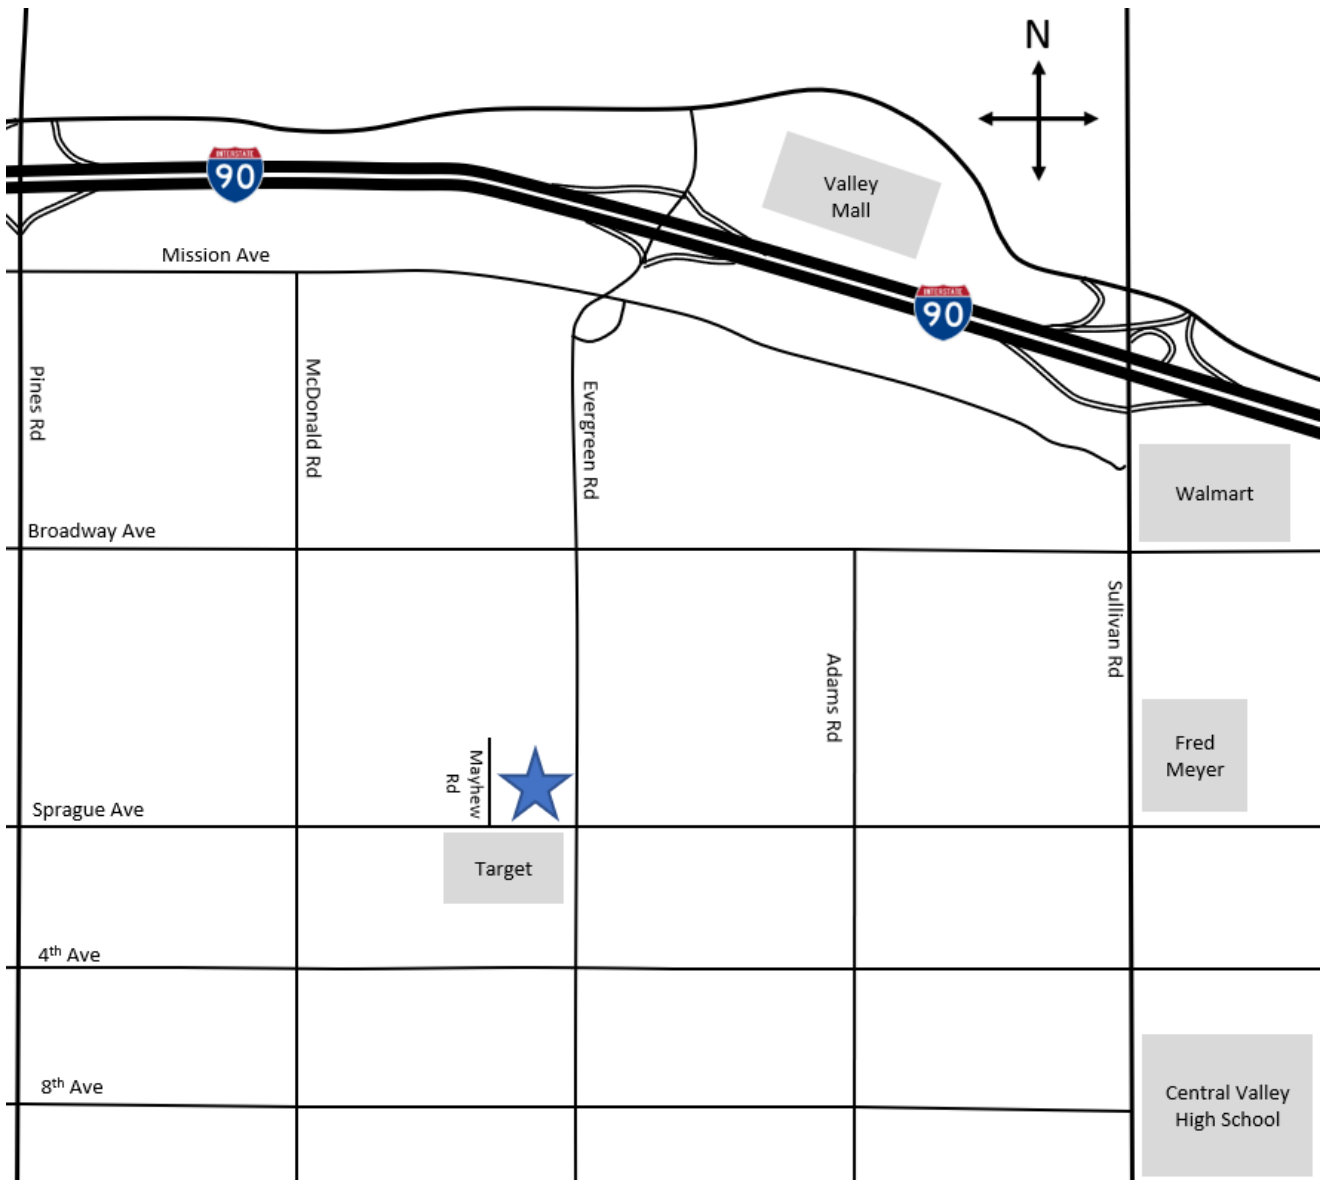

# SPOKANE VALLEY

**Our Spokane Valley Clinic:**  
13701 E. Sprague Ave  
Spokane Valley, WA 99216

We are located in **Whispering Falls Massage** across the street from Target. Turn north onto Mayhew Rd off of Sprague Ave, and the parking lot will be on the right.